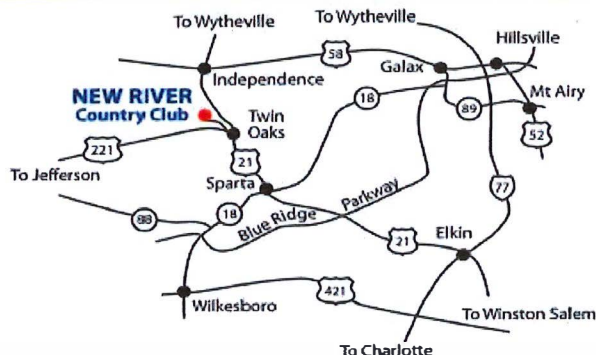

For information on how NC State collects and maintains personal data please see NC State's Privacy Policy: <http://go.ncsu.edu/uaprivacy>.

27th North Carolina Dairy Youth Foundation Golf Tournament

**New River Country Club
Sparta, NC**

Friday, July 21, 2023

**Shotgun Starts at
8:30 am & 1:30 pm**

- 4-man Captains Choice
- Prizes for top teams
- Longest Drive Prize
- Closest to Hole Prizes on Par 3's

NCDYF Golf Committee

Craig Pugh - Chair
J.D. Brooks
Johnny Brooks
Travis Dalton
Jack Edwards
Aaron Ray Tompkins
Jason Wright
Bobby Edwards

Directions:

**New River Country Club
611 Golf Course Rd
Sparta, NC 28675**

From Statesville, NC

1. Follow 77N to Exit 83 (21N)
2. Follow 21N for 29 miles to Sparta, NC
3. Stay on 21N for 3 more miles to Twin Oaks
4. Turn right on Golf Course Rd, just past Twin Oaks Store
5. Go approximately 1/4 mile to New River Country Club